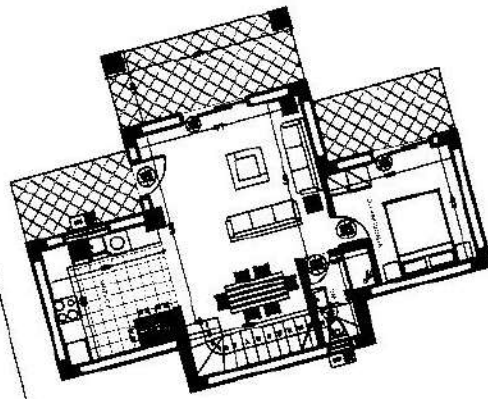

ΚΕΦΑΛΑΣ 6

PLOT 2A

869.97m²

FINAL COPY 6/5/2007
MR MRS MCMORRIS

PLOT 2B

04-07

ΚΕΦΑΛΑΣ ΜΥΡΙΔΑΚΗΣ CRETAN BLUE PLOT 2A 99.80m²

final copy 6/5/2007 MR & MRS MCMORRIS

1/20
1/21
1/22