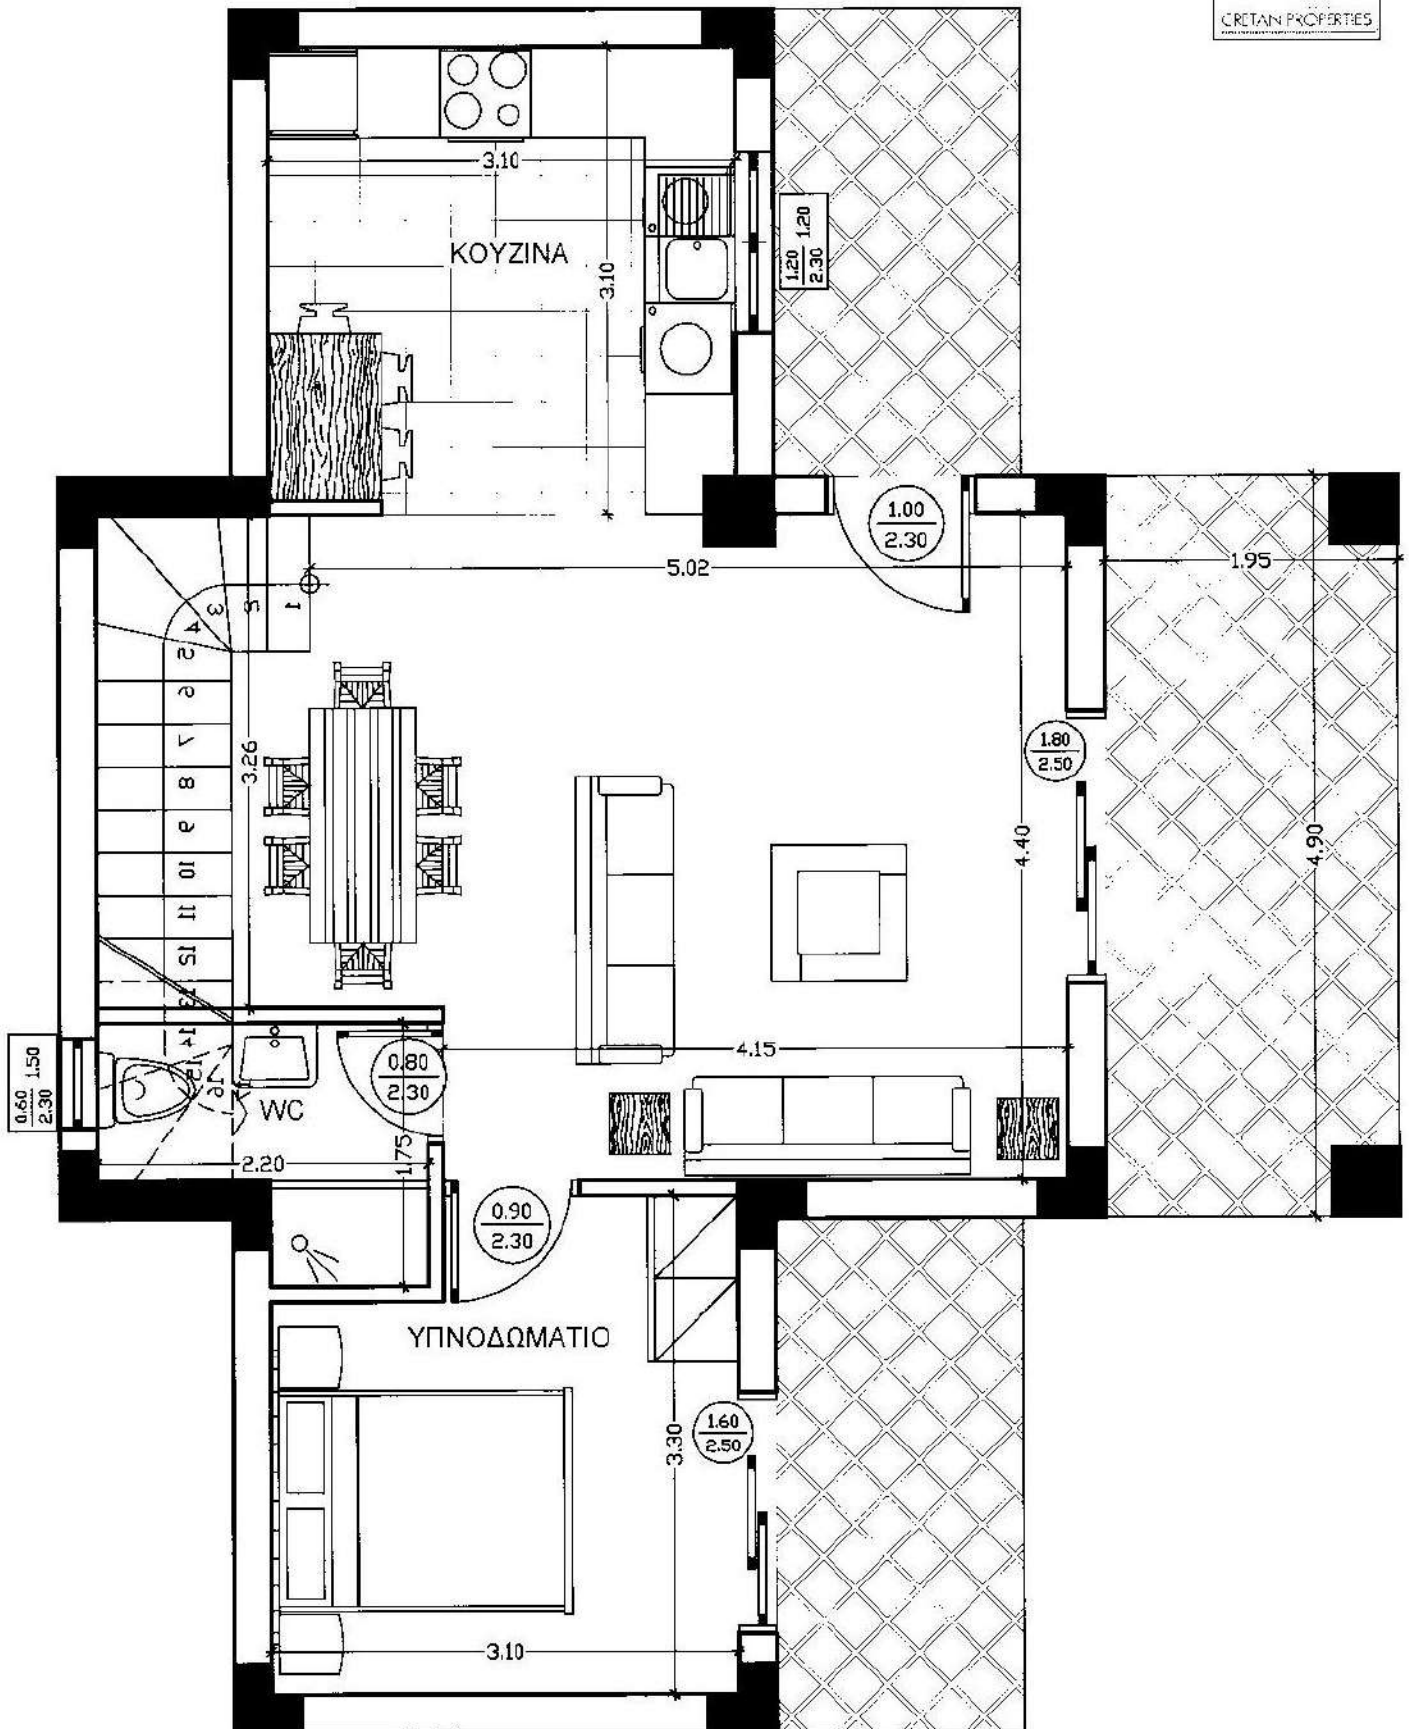

ΚΕΦΑΛΑΣ 6

PLOT 2A

869.97m²

FINAL COPY 6/5/2007
MR MRS MCMORRIS

PLOT 2B

04-07

ΚΕΦΑΛΑΣ ΜΥΡΙΔΑΚΗΣ CRETAN BLUE PLOT 2A 99.80m²

final copy 6/5/2007 MR & MRS MCMORRIS

1/20
1/21
1/22